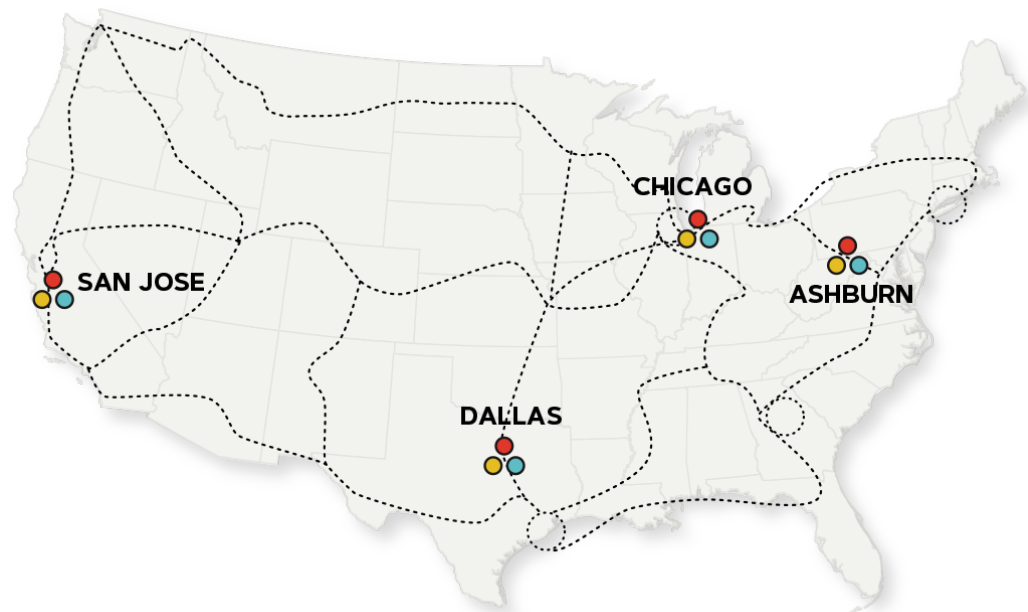

Nationwide Connectivity

Internet2 Cloud Connect I2CC

- **Microsoft ExpressRoute**
Ashburn: 2x2x10G; 1x2x10G GovCloud
Chicago: 1x2x10G
Dallas: 1x2x10G; 1x2x10G GovCloud
San Jose: 1x2x10G, 1x2x100G
- **Amazon Direct Connect**
Ashburn: 5x1x10G, 4x1x10G
Chicago: 2x1x10G
Dallas: 2x1x10G
San Jose: 2x2x10G
- **Google Cloud Interconnect**
Ashburn: 1x2x10G
Chicago: 1x2x10G
Dallas: 1x2x10G
San Jose: 1x2x10G